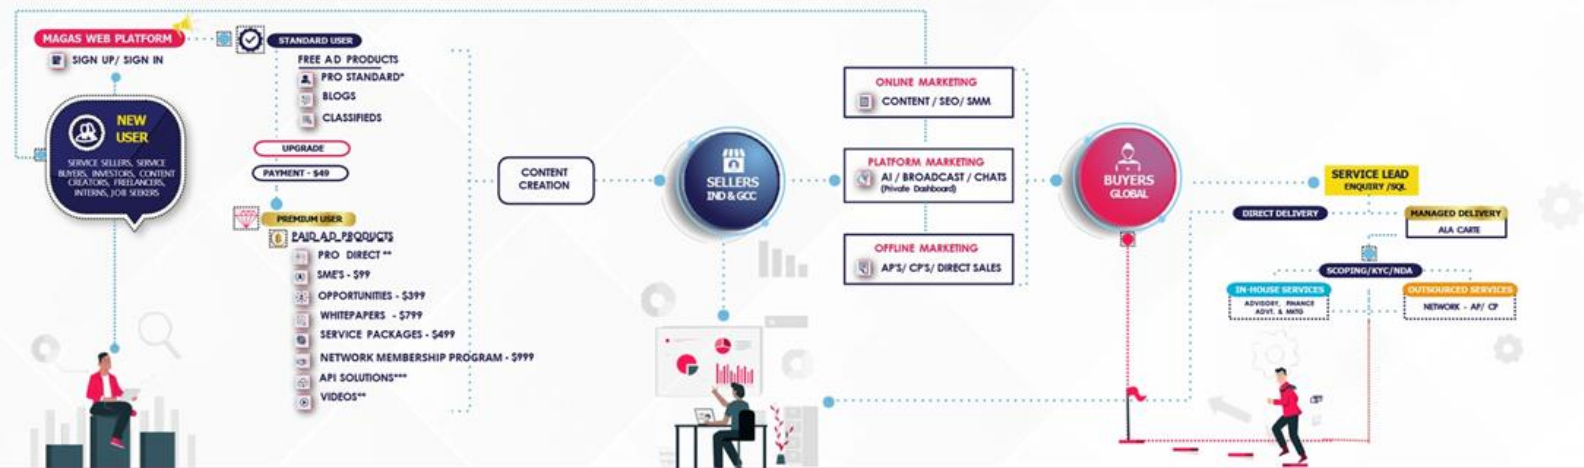

ELITE NETWORK MEMBERSHIP

- World's First Business Ecosystem
- Gateway to Global audience in Services Outsourcing
- Business Insights & Market Intelligence
- Niche Marketing & Advertising Solutions
- Aggregation of Service Providers from India & GCC
- Content Moderated Platform
- Cost Effective Business Solutions
- Business Continuity Support

LEAD GENERATION

SERVICE DELIVERY

Network Premium Membership Benefits:

- * For Entrepreneurs, Freelancers, Professionals, Proprietors, Associations, Clubs, Business Centers, etc. who are seeking a Global Reach.
 - * All Pass Access to all Advertised Content & create FREE Unlimited Content to promote via MAGAS Advertising Products for full year.
 - * Brand License to operate as MAGAS ASSOCIATE or MAGAS CHANNEL PARTNER*.
 - * MAGAS ASSOCIATES are eligible to earn Referral Commissions linked to Unique Affiliate Code (UAC) . (30% on Ads & 10% on Services)
 - * MAGAS CHANNEL PARTNER will enjoy PRE-RFP'd status to work on MAGAS Mandated Projects & Assignments on Revenue Sharing Basis up to 50%.***
 - * Unlimited Download of PRO STANDARD Profiles.
 - * Premium User Dashboard Features – Chats, Broadcasts, ELITE Network Modules.
 - * Priority Business Service Support from MAGAS Network Online & Offline.
 - * Free integration of Members API's in API's Solutions Section
 - * Membership Validity for 1 year.
- * Admission subject to MAGAS evaluation and verification process.
- ** Members should provide their respective content for distribution.
- *** Terms & conditions apply